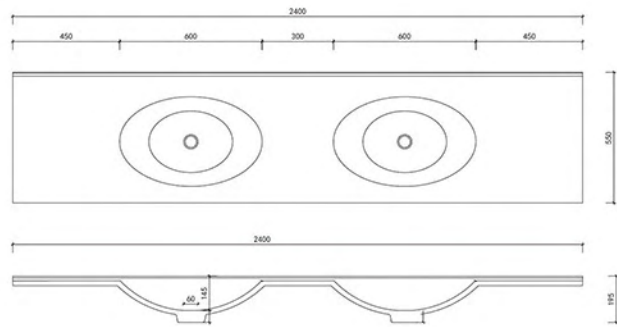

MX021
420*420*140mm

MX004-2

530*315*130mm

MX004-2

530*315*130mm

独特的产品设计，一流的工艺与最好的材质的结合，更适合装饰高雅、有品位的卫生间配套使用，是您卫浴生活的最佳配置。

The unique product design, the combination of first-class craftsmanship and the best materials are more suitable for the use of elegantly decorated and tasteful bathrooms, and are the best configuration for your bathroom life.

MT001
1800*550*195mm

MT001
1800*550*195mm

MT002

1800*550*195mm

MT002

1800*550*195mm

MT002

1800*550*195mm

MT003
1600*550*195mm

MT004
1600*550*195mm

独特的产品设计, 一流的工艺与最好的材质的结合, 更适合装饰高雅、有品位的卫生间配套使用, 是您卫浴生活的最佳配置。

The unique product design, the combination of first-class craftsmanship and the best materials are more suitable for the use of elegantly decorated and tasteful bathrooms, and are the best configuration for your bathroom life.

MT004

1600*550*195mm

MT005
2400*550*195mm

MT006
2400*550*195mm

MT006
2400*550*195mm

MT006
2400*550*195mm

MT007
1000*550*195mm

MT008
800*550*195mm