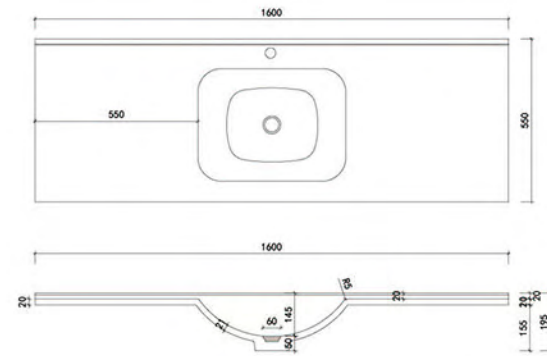

MX021
420*420*140mm

MX004-2

530*315*130mm

MX004-2

530*315*130mm

独特的产品设计，一流的工艺与最好的材质的结合，更适合装饰高雅、有品位的卫生间配套使用，是您卫浴生活的最佳配置。

The unique product design, the combination of first-class craftsmanship and the best materials are more suitable for the use of elegantly decorated and tasteful bathrooms, and are the best configuration for your bathroom life.

MX001-2

415*370*130mm

MX005
390*390*130mm

MX005
390*390*130mm

MX006

415*415*120mm

MT011
580*335*130mm

mcos.

MT001
1800*550*195mm

MT001
1800*550*195mm

MT002

1800*550*195mm

MT002

1800*550*195mm

MT002

1800*550*195mm

MT003
1600*550*195mm

MT004
1600*550*195mm

独特的产品设计, 一流的工艺与最好的材质的结合, 更适合装饰高雅、有品位的卫生间配套使用, 是您卫浴生活的最佳配置。

The unique product design, the combination of first-class craftsmanship and the best materials are more suitable for the use of elegantly decorated and tasteful bathrooms, and are the best configuration for your bathroom life.