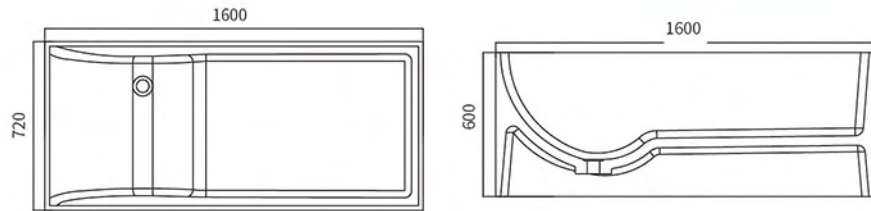

MY005

1600*720*600mm

COLORS
可选颜色

MY005
1600*720*600mm

MY005
1600*720*600mm

MOOS. BATHTUB SERIES

MY006

1600*740*550mm