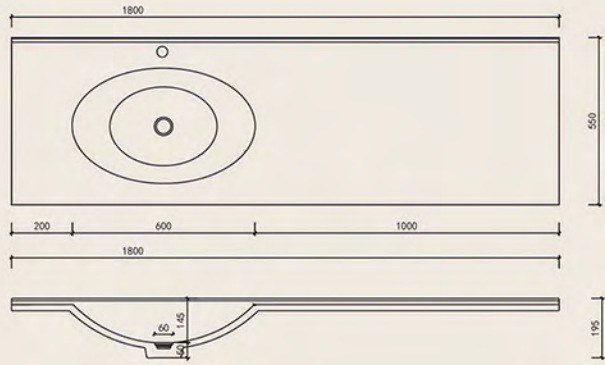

MX021
420*420*140mm

MX004-2

530*315*130mm

MX004-2

530*315*130mm

独特的产品设计，一流的工艺与最好的材质的结合，更适合装饰高雅、有品位的卫生间配套使用，是您卫浴生活的最佳配置。

The unique product design, the combination of first-class craftsmanship and the best materials are more suitable for the use of elegantly decorated and tasteful bathrooms, and are the best configuration for your bathroom life.

MT001
1800*550*195mm

MT001
1800*550*195mm

MT002

1800*550*195mm

MT002

1800*550*195mm

MT002

1800*550*195mm

MT003
1600*550*195mm

MT004
1600*550*195mm

独特的产品设计, 一流的工艺与最好的材质的结合, 更适合装饰高雅、有品位的卫生间配套使用, 是您卫浴生活的最佳配置。

The unique product design, the combination of first-class craftsmanship and the best materials are more suitable for the use of elegantly decorated and tasteful bathrooms, and are the best configuration for your bathroom life.