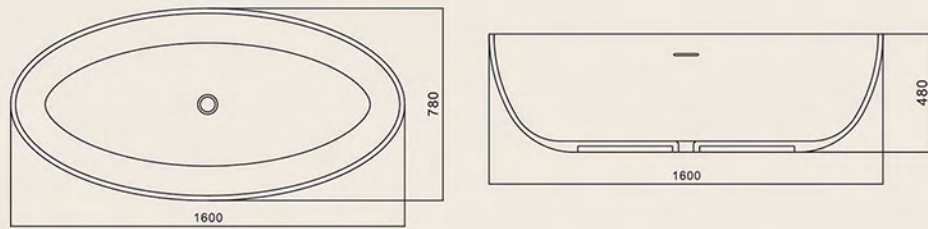

—
MY007

1600*780*600mm

COLORS
可选颜色

MY007
1600*780*600mm

MY007
1600*780*600mm

MY007
1600*780*600mm

MOOS. BATHTUB SERIES

-