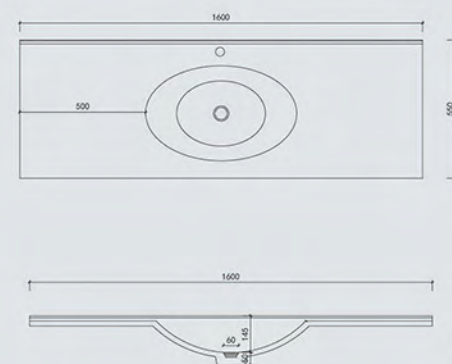

独特的产品设计, 一流的工艺与最好的材质的结合, 更适合装饰高雅、有品位的卫生间配套使用, 是您卫浴生活的最佳配置。

The unique product design, the combination of first-class craftsmanship and the best materials are more suitable for the use of elegantly decorated and tasteful bathrooms, and are the best configuration for your bathroom life.

MT004

1600*550*195mm