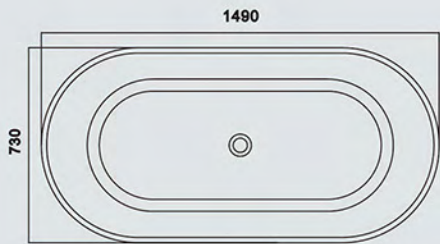

MY005

1600*720*600mm

COLORS
可选颜色

MY005
1600*720*600mm

MY005
1600*720*600mm

MOOS. BATHTUB SERIES

MY006

1600*740*550mm

COLORS
可选颜色

mcos.

MOOS & Living with Design

mcos.

MY006
1600*740*550mm

MY006
1600*740*550mm

MY006
1600*740*550mm

MOOS. BATHTUB SERIES

—
MY007

1600*780*600mm

COLORS
可选颜色

MY007
1600*780*600mm

MY007
1600*780*600mm

MY007
1600*780*600mm

MOOS. BATHTUB SERIES

-