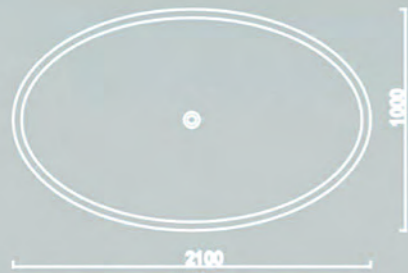

MOOS. BATHTUB SERIES

MY001

2100*1000*600mm

COLORS
可选颜色