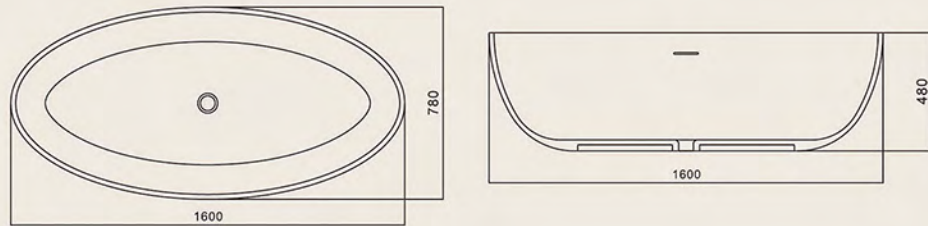

—
MY007

1600*780*600mm

COLORS
可选颜色

MY007
1600*780*600mm

MY007
1600*780*600mm

MY007
1600*780*600mm

MOOS. BATHTUB SERIES

-