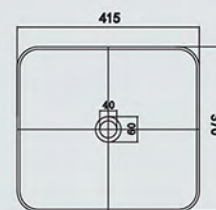

MX021
420*420*140mm

MX004-2

530*315*130mm

MX004-2

530*315*130mm

独特的产品设计，一流的工艺与最好的材质的结合，更适合装饰高雅、有品位的卫生间配套使用，是您卫浴生活的最佳配置。

The unique product design, the combination of first-class craftsmanship and the best materials are more suitable for the use of elegantly decorated and tasteful bathrooms, and are the best configuration for your bathroom life.

MX001-2

415*370*130mm

MX005
390*390*130mm

MX005
390*390*130mm

MX006

415*415*120mm

MT011
580*335*130mm

mcos.