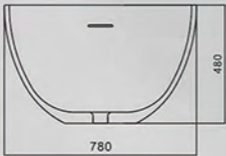

—
MY007

1600*780*600mm

COLORS
可选颜色

MY007
1600*780*600mm

MY007
1600*780*600mm

MY007
1600*780*600mm

MOOS. BATHTUB SERIES

-