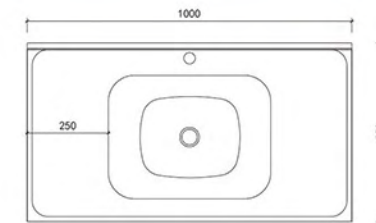

MX021
420*420*140mm

MX004-2

530*315*130mm

MX004-2

530*315*130mm

独特的产品设计，一流的工艺与最好的材质的结合，更适合装饰高雅、有品位的卫生间配套使用，是您卫浴生活的最佳配置。

The unique product design, the combination of first-class craftsmanship and the best materials are more suitable for the use of elegantly decorated and tasteful bathrooms, and are the best configuration for your bathroom life.

MT003
1600*550*195mm

MT004
1600*550*195mm

独特的产品设计, 一流的工艺与最好的材质的结合, 更适合装饰高雅、有品位的卫生间配套使用, 是您卫浴生活的最佳配置。

The unique product design, the combination of first-class craftsmanship and the best materials are more suitable for the use of elegantly decorated and tasteful bathrooms, and are the best configuration for your bathroom life.

MT004

1600*550*195mm

MT005
2400*550*195mm

MT006
2400*550*195mm

MT006
2400*550*195mm

MT006
2400*550*195mm

MT007
1000*550*195mm

MT008
800*550*195mm

ML001
500*500*400mm

ML001
500*500*400mm

ML002
605*405*900mm

ML002
605*405*900mm

ML002
605*405*900mm

ML005
415*415*900mm

ML005
415*415*900mm

独特的产品设计, 一流的工艺与最好的材质的结合, 更适合装饰高雅、有品位的卫生间配套使用, 是您卫浴生活的最佳配置。