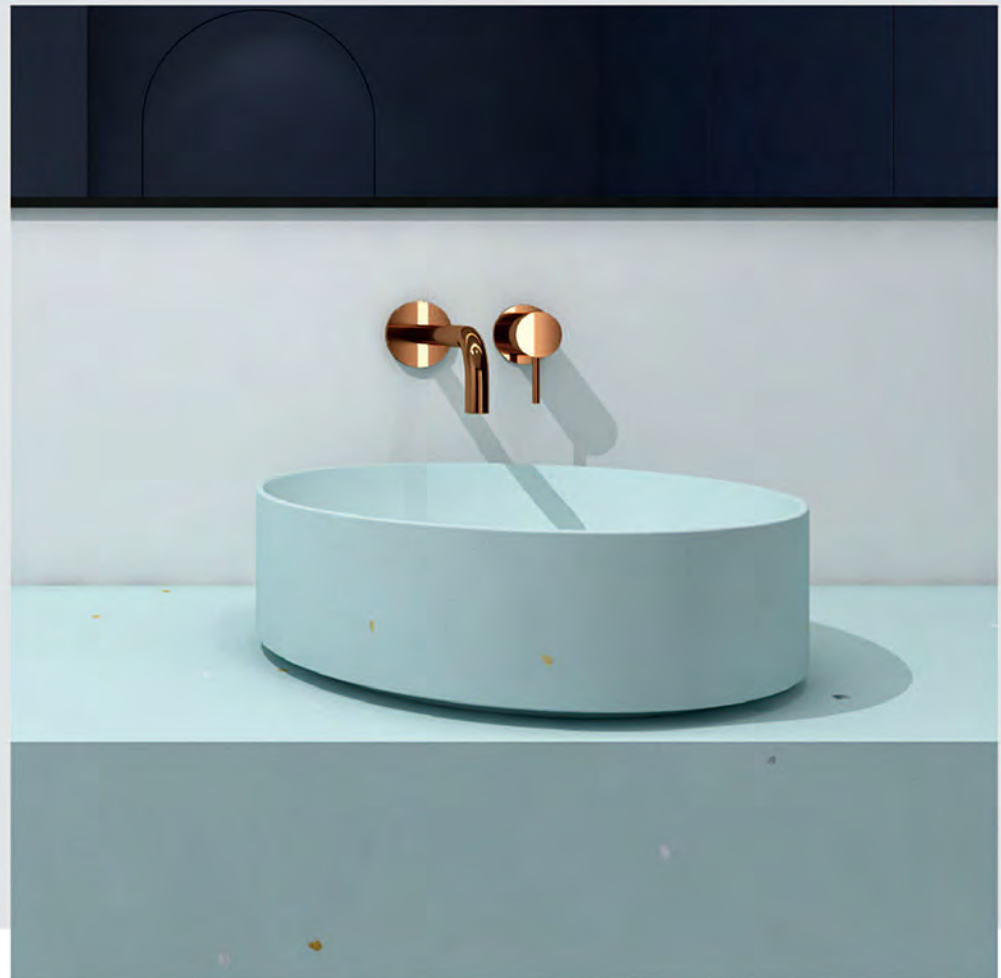

MX005
390*390*130mm