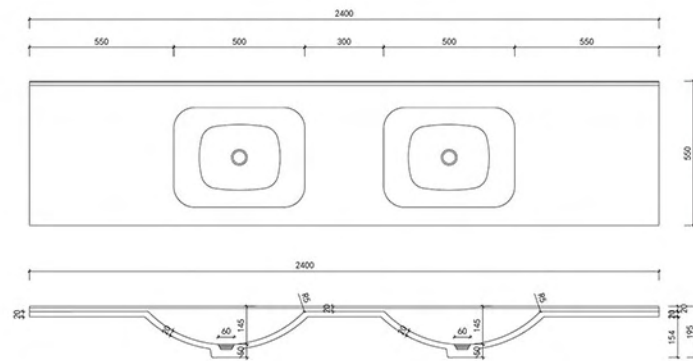

MX021
420*420*140mm

MX004-2

530*315*130mm

MX004-2

530*315*130mm

独特的产品设计，一流的工艺与最好的材质的结合，更适合装饰高雅、有品位的卫生间配套使用，是您卫浴生活的最佳配置。

The unique product design, the combination of first-class craftsmanship and the best materials are more suitable for the use of elegantly decorated and tasteful bathrooms, and are the best configuration for your bathroom life.

MT003
1600*550*195mm

MT004
1600*550*195mm

独特的产品设计, 一流的工艺与最好的材质的结合, 更适合装饰高雅、有品位的卫生间配套使用, 是您卫浴生活的最佳配置。

The unique product design, the combination of first-class craftsmanship and the best materials are more suitable for the use of elegantly decorated and tasteful bathrooms, and are the best configuration for your bathroom life.

MT004

1600*550*195mm

MT005
2400*550*195mm

MT006
2400*550*195mm

MT006
2400*550*195mm

MT006
2400*550*195mm

MT007
1000*550*195mm

MT008
800*550*195mm

ML001
500*500*400mm

ML001
500*500*400mm

ML002
605*405*900mm

ML002
605*405*900mm

ML002
605*405*900mm

ML005
415*415*900mm

ML005
415*415*900mm

独特的产品设计, 一流的工艺与最好的材质的结合, 更适合装饰高雅、有品位的卫生间配套使用, 是您卫浴生活的最佳配置。