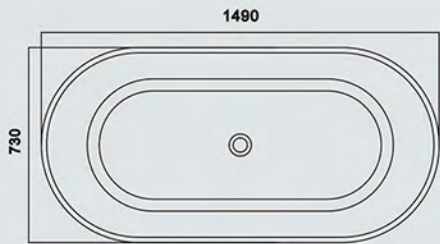

MY005

1600*720*600mm

COLORS
可选颜色

MY005
1600*720*600mm

MY005
1600*720*600mm

MOOS. BATHTUB SERIES

MY006

1600*740*550mm

COLORS
可选颜色

mcos.

MOOS & Living with Design

mcos.

MY006
1600*740*550mm

MY006
1600*740*550mm

MY006
1600*740*550mm

MOOS. BATHTUB SERIES

—
MY007

1600*780*600mm

COLORS
可选颜色

MY007
1600*780*600mm

MY007
1600*780*600mm

MY007
1600*780*600mm

MOOS. BATHTUB SERIES

-