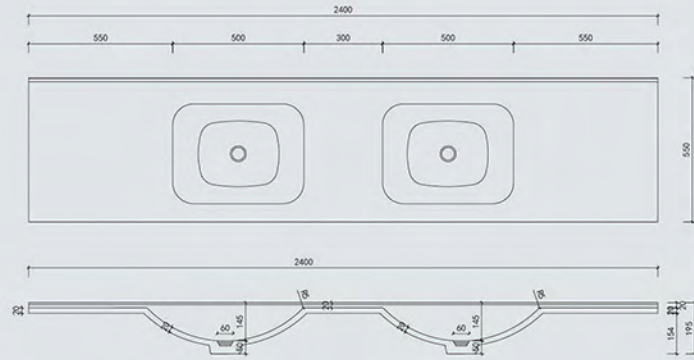

MT003
1600*550*195mm

MT004
1600*550*195mm

独特的产品设计, 一流的工艺与最好的材质的结合, 更适合装饰高雅、有品位的卫生间配套使用, 是您卫浴生活的最佳配置。

The unique product design, the combination of first-class craftsmanship and the best materials are more suitable for the use of elegantly decorated and tasteful bathrooms, and are the best configuration for your bathroom life.

MT004

1600*550*195mm

MT005
2400*550*195mm

MT006
2400*550*195mm

MT006
2400*550*195mm

MT006
2400*550*195mm

MT007
1000*550*195mm

MT008
800*550*195mm

ML001
500*500*400mm

ML001
500*500*400mm

ML002
605*405*900mm

ML002
605*405*900mm

ML002
605*405*900mm

ML005
415*415*900mm

ML005
415*415*900mm

独特的产品设计, 一流的工艺与最好的材质的结合, 更适合装饰高雅、有品位的卫生间配套使用, 是您卫浴生活的最佳配置。