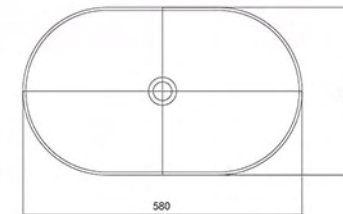

MX021
420*420*140mm

MX004-2

530*315*130mm

MX004-2

530*315*130mm

独特的产品设计，一流的工艺与最好的材质的结合，更适合装饰高雅、有品位的卫生间配套使用，是您卫浴生活的最佳配置。

The unique product design, the combination of first-class craftsmanship and the best materials are more suitable for the use of elegantly decorated and tasteful bathrooms, and are the best configuration for your bathroom life.

MX001-2

415*370*130mm

MX005
390*390*130mm

MX005
390*390*130mm

MX006

415*415*120mm

MT011
580*335*130mm

mcos.