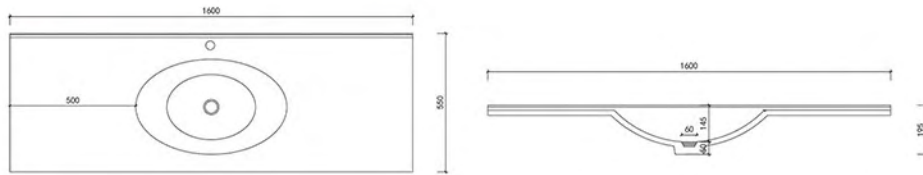

MT003
1600*550*195mm

MT004
1600*550*195mm

独特的产品设计, 一流的工艺与最好的材质的结合, 更适合装饰高雅、有品位的卫生间配套使用, 是您卫浴生活的最佳配置。

The unique product design, the combination of first-class craftsmanship and the best materials are more suitable for the use of elegantly decorated and tasteful bathrooms, and are the best configuration for your bathroom life.