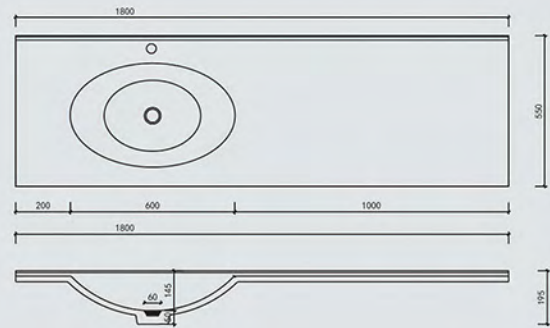

MX021
420*420*140mm

MX004-2

530*315*130mm

MX004-2

530*315*130mm

独特的产品设计，一流的工艺与最好的材质的结合，更适合装饰高雅、有品位的卫生间配套使用，是您卫浴生活的最佳配置。

The unique product design, the combination of first-class craftsmanship and the best materials are more suitable for the use of elegantly decorated and tasteful bathrooms, and are the best configuration for your bathroom life.

MX001-2

415*370*130mm

MX005
390*390*130mm

MX005
390*390*130mm

MX006

415*415*120mm

MT011
580*335*130mm

mcos.

MT001
1800*550*195mm

MT001
1800*550*195mm

MT002

1800*550*195mm

MT002

1800*550*195mm

MT002

1800*550*195mm

MT003
1600*550*195mm

MT004
1600*550*195mm

独特的产品设计, 一流的工艺与最好的材质的结合, 更适合装饰高雅、有品位的卫生间配套使用, 是您卫浴生活的最佳配置。

The unique product design, the combination of first-class craftsmanship and the best materials are more suitable for the use of elegantly decorated and tasteful bathrooms, and are the best configuration for your bathroom life.