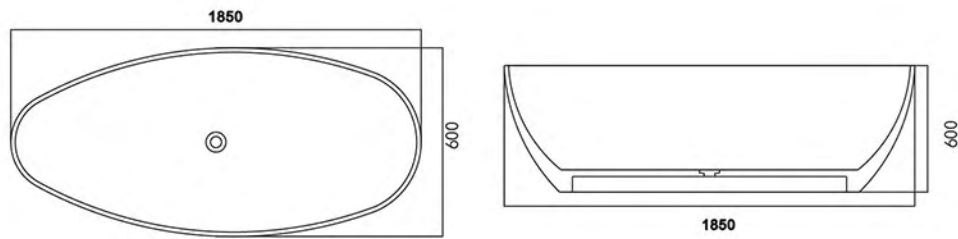

1800*810*600mm

COLORS
可选颜色

MY002
1800*810*600mm

MOOS. BATHTUB SERIES

MY003

1850*850*600mm

COLORS
可选颜色

MY003
1850*850*600mm