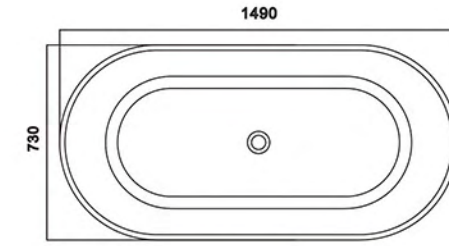

mcos.

MOOS & Living with Design

mcos.

MY006
1600*740*550mm