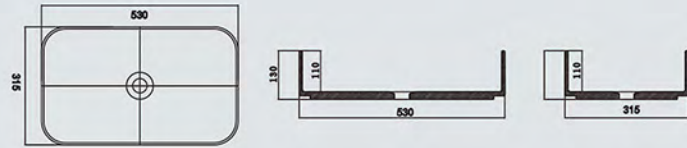

MX021
420*420*140mm

MX004-2

530*315*130mm

MX004-2

530*315*130mm

独特的产品设计，一流的工艺与最好的材质的结合，更适合装饰高雅、有品位的卫生间配套使用，是您卫浴生活的最佳配置。

The unique product design, the combination of first-class craftsmanship and the best materials are more suitable for the use of elegantly decorated and tasteful bathrooms, and are the best configuration for your bathroom life.

MX001-2

415*370*130mm

MX005
390*390*130mm

MX005
390*390*130mm

MX006

415*415*120mm

MT011
580*335*130mm

mcos.