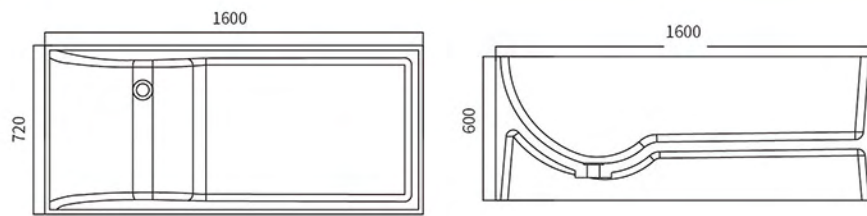

MY005

1600*720*600mm

COLORS
可选颜色

MY005
1600*720*600mm

MY005
1600*720*600mm

MOOS. BATHTUB SERIES

MY006

1600*740*550mm