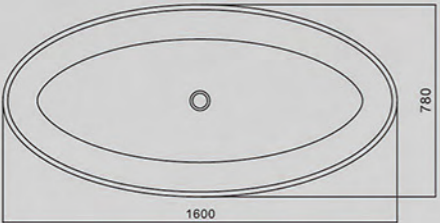

—
MY007

1600*780*600mm

COLORS
可选颜色

MY007
1600*780*600mm

MY007
1600*780*600mm

MY007
1600*780*600mm

MOOS. BATHTUB SERIES

-