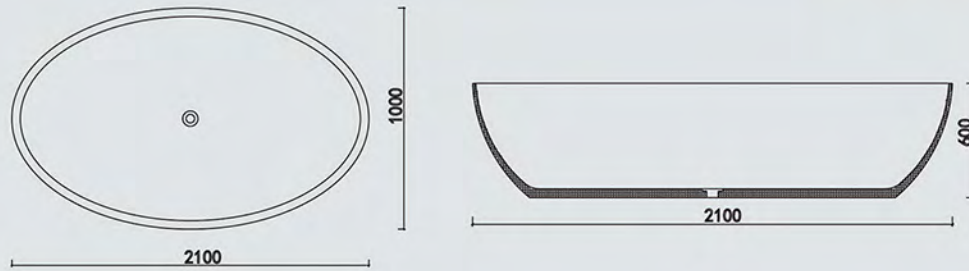

MOOS. BATHTUB SERIES

MY001

2100*1000*600mm

COLORS
可选颜色

MY001
2100*1000*600mm

MOOS. BATHTUB SERIES

—

MY002