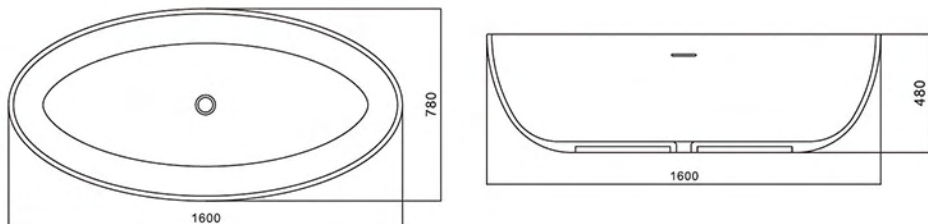

—
MY007

1600*780*600mm

COLORS
可选颜色

MY007
1600*780*600mm

MY007
1600*780*600mm

MY007
1600*780*600mm

MOOS. BATHTUB SERIES

-