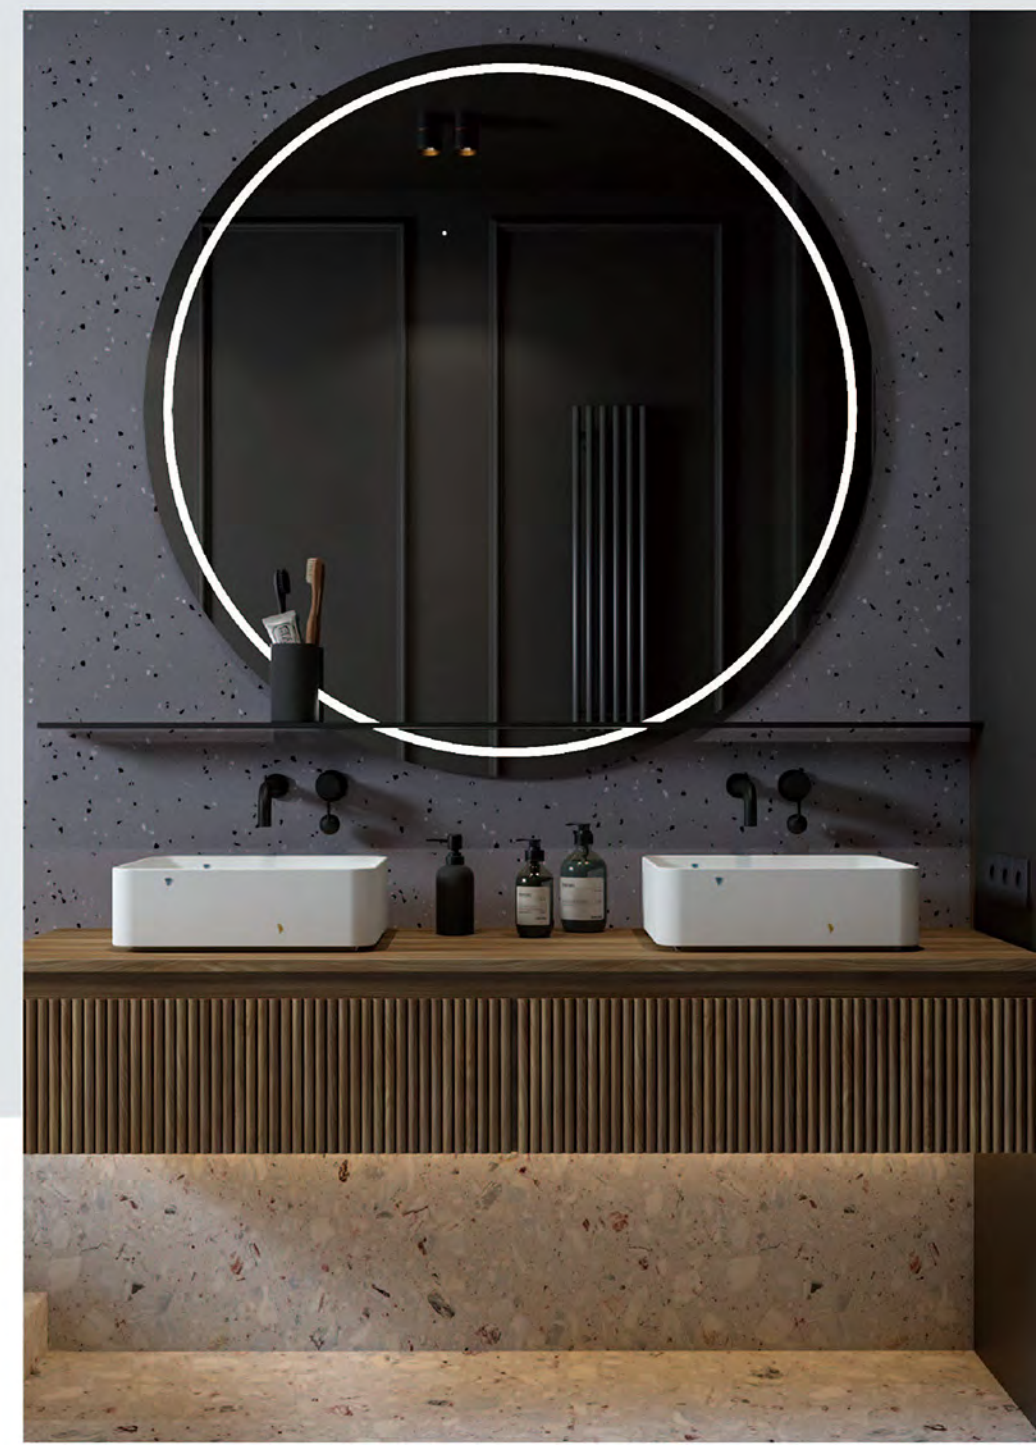

MX001-2

415*370*130mm