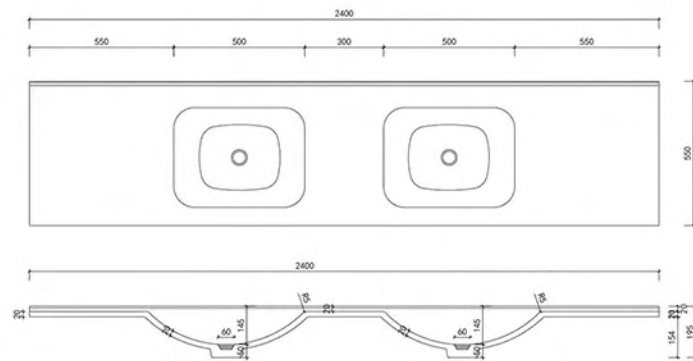

MX021
420*420*140mm

MX004-2

530*315*130mm

MX004-2

530*315*130mm

独特的产品设计，一流的工艺与最好的材质的结合，更适合装饰高雅、有品位的卫生间配套使用，是您卫浴生活的最佳配置。

The unique product design, the combination of first-class craftsmanship and the best materials are more suitable for the use of elegantly decorated and tasteful bathrooms, and are the best configuration for your bathroom life.

MT003
1600*550*195mm

MT004
1600*550*195mm

独特的产品设计, 一流的工艺与最好的材质的结合, 更适合装饰高雅、有品位的卫生间配套使用, 是您卫浴生活的最佳配置。

The unique product design, the combination of first-class craftsmanship and the best materials are more suitable for the use of elegantly decorated and tasteful bathrooms, and are the best configuration for your bathroom life.

MT004

1600*550*195mm

MT005
2400*550*195mm

MT006
2400*550*195mm

MT006
2400*550*195mm

MT006
2400*550*195mm

MT007
1000*550*195mm

MT008
800*550*195mm

ML001
500*500*400mm

ML001
500*500*400mm

ML002
605*405*900mm

ML002
605*405*900mm

ML002
605*405*900mm

ML005
415*415*900mm

ML005
415*415*900mm

独特的产品设计, 一流的工艺与最好的材质的结合, 更适合装饰高雅、有品位的卫生间配套使用, 是您卫浴生活的最佳配置。