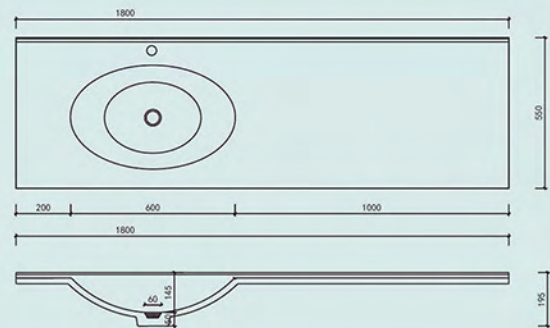

MT002

1800*550*195mm