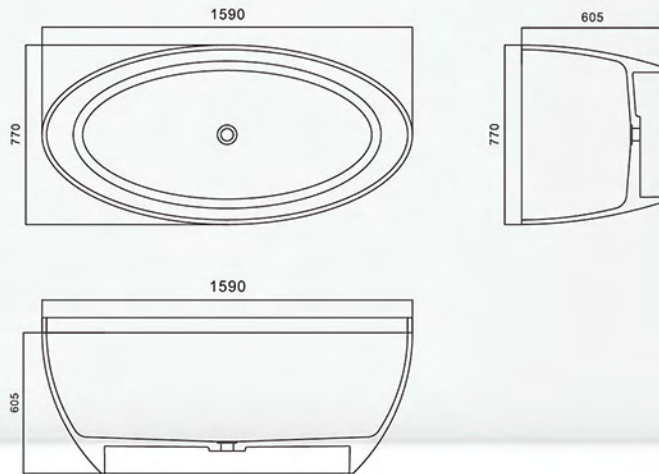

—
MY007

1600*780*600mm

COLORS
可选颜色

MY007
1600*780*600mm

MY007
1600*780*600mm

MY007
1600*780*600mm

MOOS. BATHTUB SERIES

-

MY008

1600*780*480mm

COLORS
可选颜色

MY008

1600*780*480mm

MY008
1600*780*480mm

MY008
1600*780*480mm

mCOS.