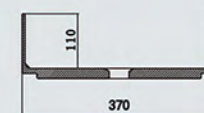

MX021
420*420*140mm

MX004-2

530*315*130mm

MX004-2

530*315*130mm

独特的产品设计，一流的工艺与最好的材质的结合，更适合装饰高雅、有品位的卫生间配套使用，是您卫浴生活的最佳配置。

The unique product design, the combination of first-class craftsmanship and the best materials are more suitable for the use of elegantly decorated and tasteful bathrooms, and are the best configuration for your bathroom life.

MX001-2

415*370*130mm

MX005
390*390*130mm

MX005
390*390*130mm

MX006

415*415*120mm

MT011
580*335*130mm

mcos.