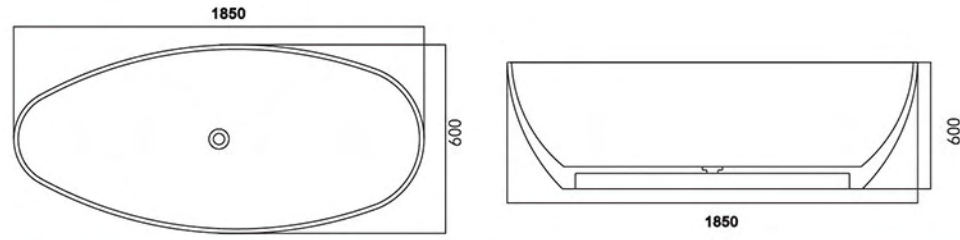

MY003

1850*850*570mm