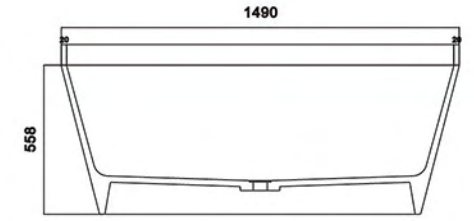

mcos.

MOOS & Living with Design

mcos.

MY006
1600*740*550mm