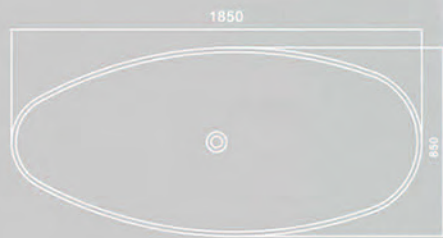

1800*810*600mm

COLORS
可选颜色

MY002
1800*810*600mm

MOOS. BATHTUB SERIES

MY003

1850*850*600mm

COLORS
可选颜色

MY003
1850*850*600mm