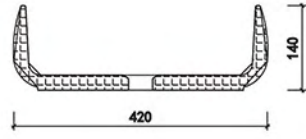

MX021
420*420*140mm

MX004-2

530*315*130mm

MX004-2

530*315*130mm

独特的产品设计，一流的工艺与最好的材质的结合，更适合装饰高雅、有品位的卫生间配套使用，是您卫浴生活的最佳配置。

The unique product design, the combination of first-class craftsmanship and the best materials are more suitable for the use of elegantly decorated and tasteful bathrooms, and are the best configuration for your bathroom life.